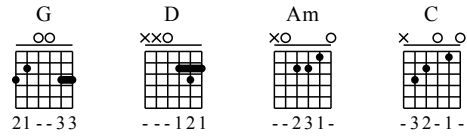

Knocking on heavens door

Words & Music by Bob Dylan

♩ = 75

1

G D Am G D

The first system of music features a treble clef and a 4/4 time signature. The tempo is marked as ♩ = 75. The key signature has one sharp (F#). The music consists of a series of chords and rhythmic patterns. Above the staff, the chords G, D, Am, G, and D are indicated. Below the staff, the guitar tablature for strings T, A, and B is provided, showing fret numbers and rhythmic values.

C

4

The second system of music features a treble clef and a 4/4 time signature. The key signature has one sharp (F#). The music consists of a series of chords and rhythmic patterns. Above the staff, the chord C is indicated. Below the staff, the guitar tablature for strings T, A, and B is provided, showing fret numbers and rhythmic values.